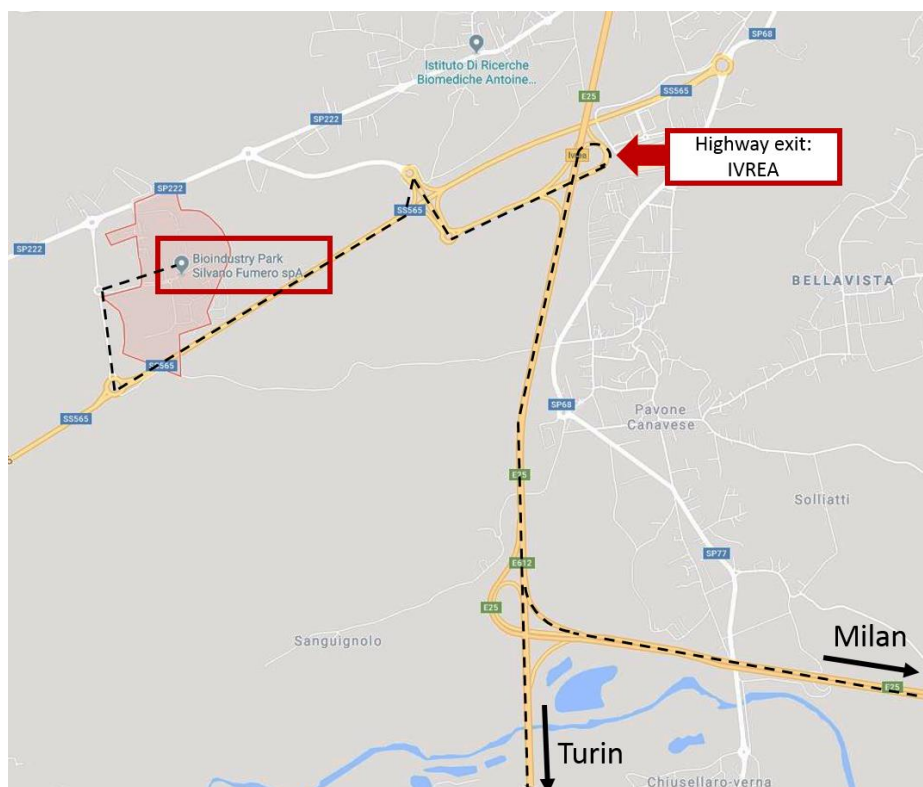

## ADDRESS and POSITION:

Bioindustry Park Silvano Fumero S.p.A.  
Via Ribes, 5 – 10010 Colletterto Giacosa (TO) – Italia  
Phone: +39 0125 561311

GPS position: 45°26'24.0"N 7°49'35.6"E

Bioindustry Park is located in Colletterto Giacosa, a near Ivrea, the main town of the Canavese area, located near Turin and on the highways A4 / A5 that connect Torino, Milano ), and the Alpine tunnels to France and Switzerland (Mont Blanc, Gran San Bernardo, and Frejus).

## HOW TO REACH:

### *By Car*

**From Milan Area:** Following the A4 highway (direction TORINO) until the highway exit SANTIÀ (direction IVREA / AOSTA), reaching the highway A5 direction AOSTA and taking the first highway exit: IVREA. Then the SS565 direction: CASTELLAMONTE and the signs to BIOINDUSTRY PARK.

**From Turin Area:** Taking the A5 highway (direction AOSTA) until the highway exit: IVREA. Then following the directions CASTELLAMONTE and the signs to BIOINDUSTRY PARK.